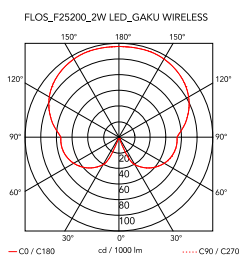

Mounting	Table
Environment	Indoor
Weight	2,5 Kg
Light sources available	LED ARRAY 2W 2700K 120lm CRI90 Dimmable
Emergency	Without
Dimmer	Included
Power	2W
Battery	Yes
Supply included	Yes

Cord Length	140 cm mm
Materials	Wood, Polycarbonate

Colors	● F2520030 - Black ● F2520009 - White

Certificate