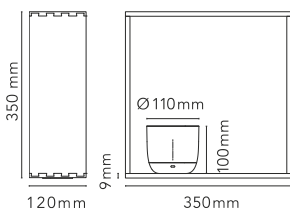

Mounting	Table
Environment	Indoor
Weight	2,5 Kg
Light sources available	LED ARRAY 2W 2700K 120lm CRI90 Dimmable
Emergency	Without
Dimmer	Included
Power	2W
Battery	Yes
Supply included	Yes

Cord Length	140 cm mm
Materials	Wood, Polycarbonate

Colors	● F2520030 - Black ● F2520009 - White

Certificate