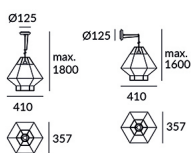

Material

Steel
Ribboned shade
Steel shade

TECHNICAL CHARACTERISTICS

Light source

Lampholder: 1 x E27
Output (W): MAX 10W
Total power consumption (W): 10
Lamp maximum dimension: /90 mm
Real Lumen: 133
Quantity: 1
Lm/Real W: 13

Luminaire

Warranty: 5 Years

Logistics

Energy Efficiency: NO BULB
EAN Code: 8435381463526
Net Weight (Kg): 1.760
Weight in Kg (packaged): 3.050
Packing: 180 x 180 x 260
Masterbox: 6

The photograph may not match the reference exactly. Please read the product description to identify the finish.