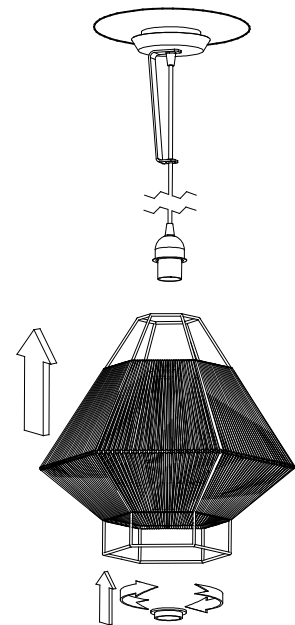

### Description

Light from a collection for indoor use.

For downlighting. High quality natural materials. Full collection with complementary products. High durability for intensive use. Structure material: Steel. Structure finish: Matt black. Diffuser material: Ribboned shade, Steel shade. Diffuser finish: Beige, Black. Warranty: 5 Years.

### Material

Steel  
Ribboned shade  
Steel shade

#### Light source

Lampholder: 1 x E27  
Output (W): MAX 10W  
Total power consumption (W): 10  
Lamp maximum dimension: /90 mm  
Real Lumen: 133  
Quantity: 1  
Lm/Real W: 13

1

2

3

4

5

6