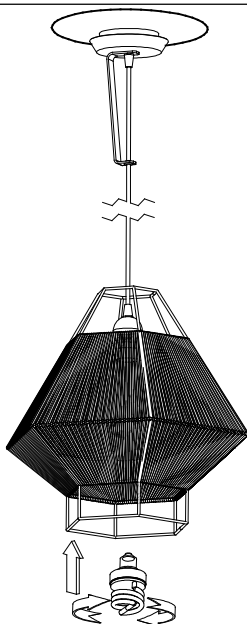

### Description

Light from a collection for indoor use.

For downlighting. High quality natural materials. Full collection with complementary products. High durability for intensive use. Structure material: Steel. Structure finish: Matt black. Diffuser material: Ribboned shade, Steel shade. Diffuser finish: Beige, Black. Warranty: 5 Years.

### Material

Steel  
Ribboned shade  
Steel shade

#### Logistics

Energy Efficiency: NO BULB  
EAN Code: 8435381463526  
Net Weight (Kg): 1.760  
Weight in Kg (packaged): 3.050  
Packing: 180 x 180 x 260  
Masterbox: 6

The photograph may not match the reference exactly. Please read the product description to identify the finish.

1

2

3

4

5

6