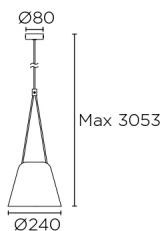

ATTIC Pendant

Designer: Nahtrang

Description

Pendant for indoor and outdoor use.

For downlighting. Design by Nahtrang. Ideal deco-tech compositions. Timeless design. Highly versatile, multiple installations. Highly customisable: accessories, finishes... No visible screws. Optimum price-performance. Easy installation. High durability for intensive use. Structure material: Aluminium. Structure finish: Matt white, Matt black. Warranty: 5 Years.

Finish

Matt white
Matt black

Material

Aluminium

TECHNICAL CHARACTERISTICS

Light source

Lampholder: 1 x E27
Output (W): MAX 23W
Total power consumption (W): 23 W
Lamp maximum dimension: 120/100 mm
Quantity: 1

GEAR

Brand: NA
Power Factor: 1.00

Luminaire

Recessed: No
Warranty: 5 Years

Logistics

Energy Efficiency: NO BULB
EAN Code: 8435526891269
Net Weight (Kg): 0.000

The photograph may not match the reference exactly. Please read the product description to identify the finish.