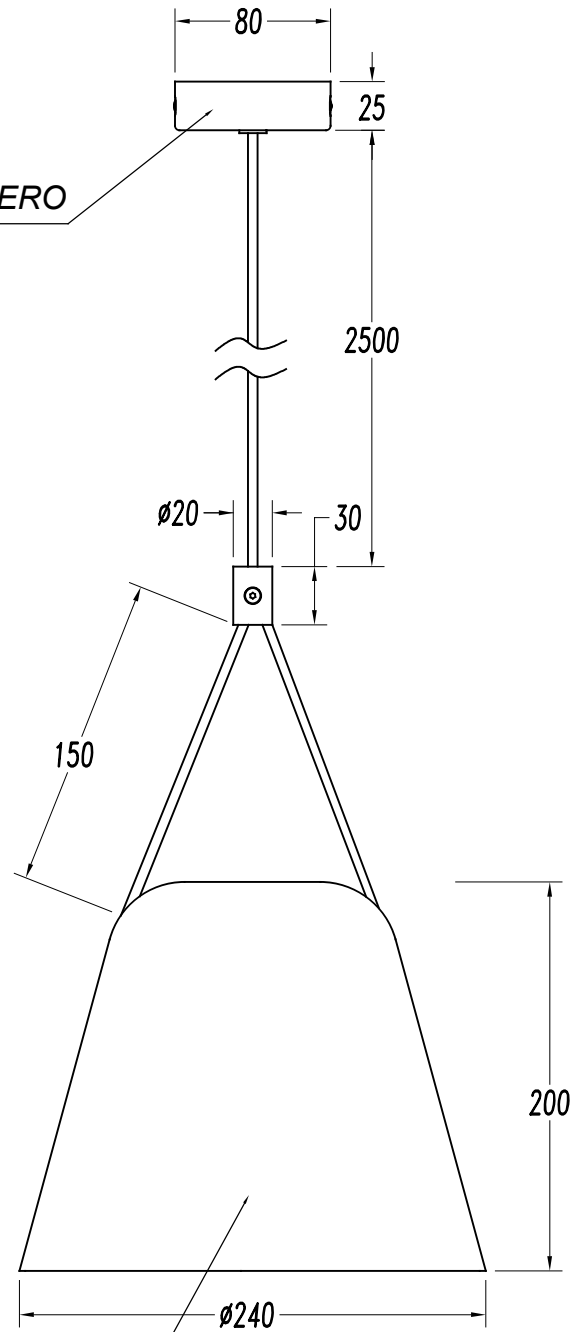

Finish

Matt white
Matt black

Material

Aluminium

**TECHNICAL CHARACTERISTICS****Light source**

Lampholder: 1 x E27
Output (W): MAX 23W
Total power consumption (W): 23 W
Lamp maximum dimension: 120/100 mm
Quantity: 1

GEAR

Brand: NA
Power Factor: 1.00

Luminaire

Recessed: No
Warranty: 5 Years

Logistics

Energy Efficiency: NO BULB
EAN Code: 8435526891269
Net Weight (Kg): 0.000

The photograph may not match the reference exactly. Please read the product description to identify the finish.

STEEL / ACERO

ALUMINIUM / ALUMINI

LEDS C4⁺

ATTIC/00-7388/7389

1

2

code: 71-7388

code: 71-7389