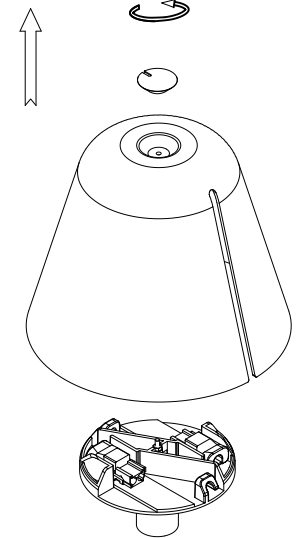

Finish

Matt white
Matt black

Material

Aluminium

**TECHNICAL CHARACTERISTICS****Light source**

Lampholder: 1 x E27
Output (W): MAX 23W
Total power consumption (W): 23 W
Lamp maximum dimension: 120/100 mm
Quantity: 1

STEEL / ACERO

ALUMINIUM / ALUMINI

LEDS C4⁺

ATTIC/00-7388/7389

1

2

code: 71-7388

code: 71-7389