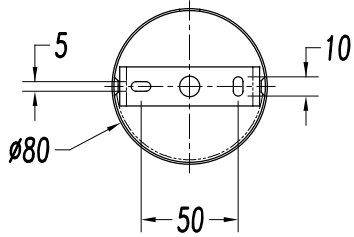

Finish

Matt white
Matt black

Material

Aluminium

**TECHNICAL CHARACTERISTICS****Light source**

Lampholder: 1 x E27
Output (W): MAX 23W
Total power consumption (W): 23 W
Lamp maximum dimension: 120/100 mm
Quantity: 1

GEAR

Brand: NA
Power Factor: 1.00

Luminaire

Recessed: No
Warranty: 5 Years

Logistics

Energy Efficiency: NO BULB
EAN Code: 8435526891269
Net Weight (Kg): 0.000

The photograph may not match the reference exactly. Please read the product description to identify the finish.