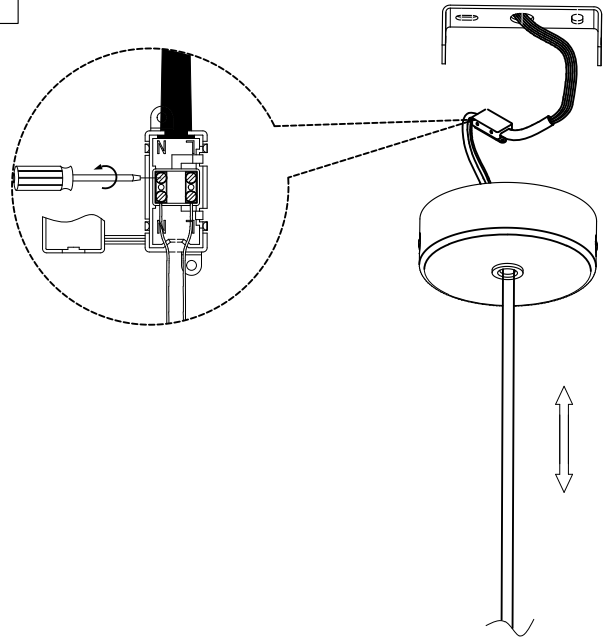

LEDS C4⁺

ATTIC/00-7388/7389

1

2

code: 71-7388

code: 71-7389

3

4

5

6

09-01-18