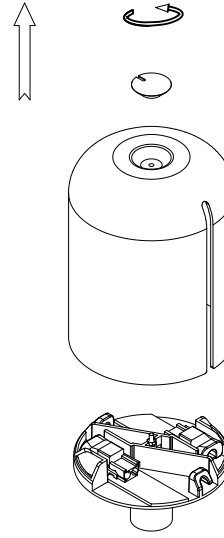

Finish

Matt white
Matt black

Material

Aluminium

**TECHNICAL CHARACTERISTICS****Light source**

Lampholder: 1 x E27
Output (W): MAX 23W
Total power consumption (W): 23 W
Lamp maximum dimension: 120/100 mm
Quantity: 1

STEEL / ACERO

ALUMINIUM / ALUMINI

LEDS C4⁺

ATTIC/00-7388/7389

1

2

code: 71-7388

code: 71-7389