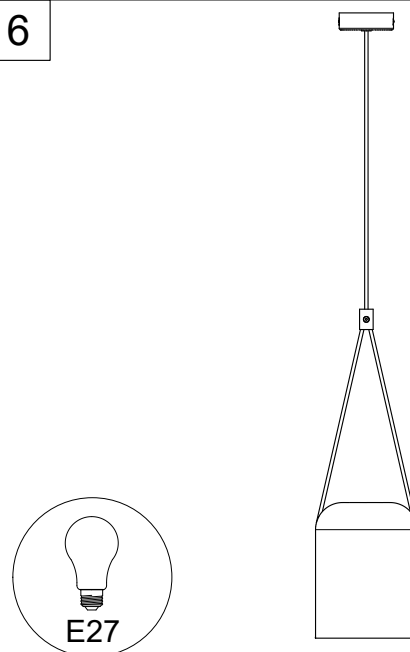

LEDS C4⁺

ATTIC/00-7388/7389

1

2

code: 71-7388

code: 71-7389

3

4

5

6

09-01-18