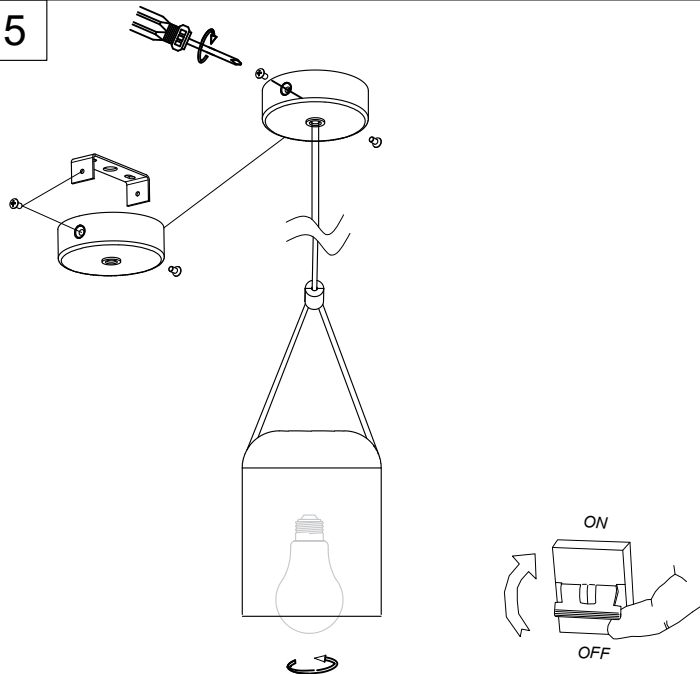

LEDS C4⁺

ATTIC/00-7388/7389

1

2

code: 71-7388

code: 71-7389

3

4

5

6

09-01-18