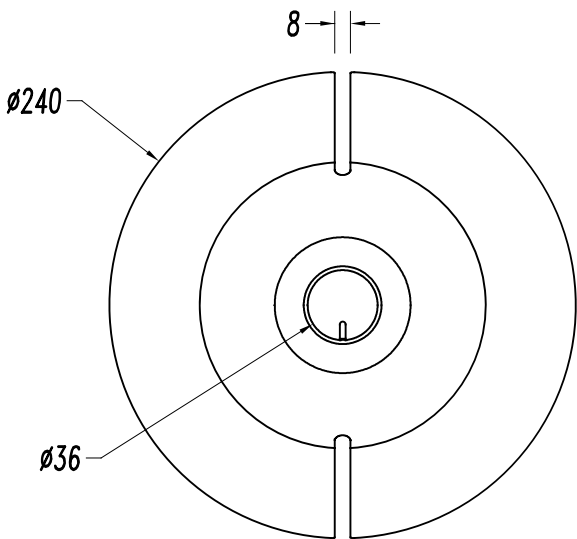

ALUMINIUM / ALUMINI