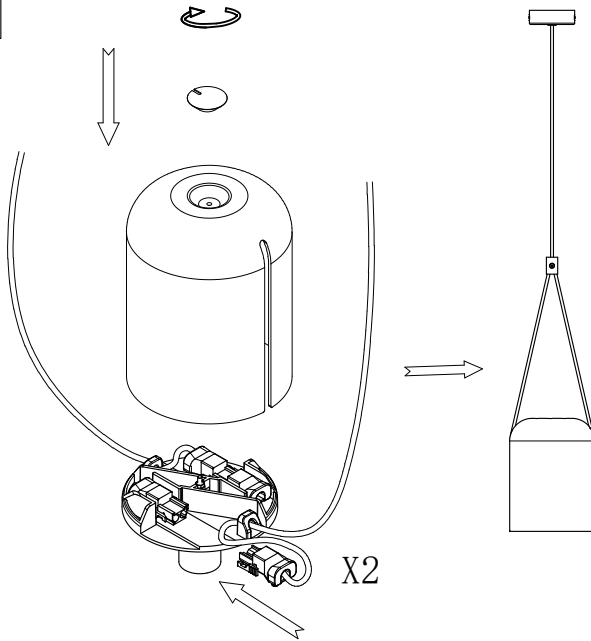

LEDS C4⁺

ATTIC/00-7388/7389

1

2

code: 71-7388

code: 71-7389

3

4

5

6

09-01-18