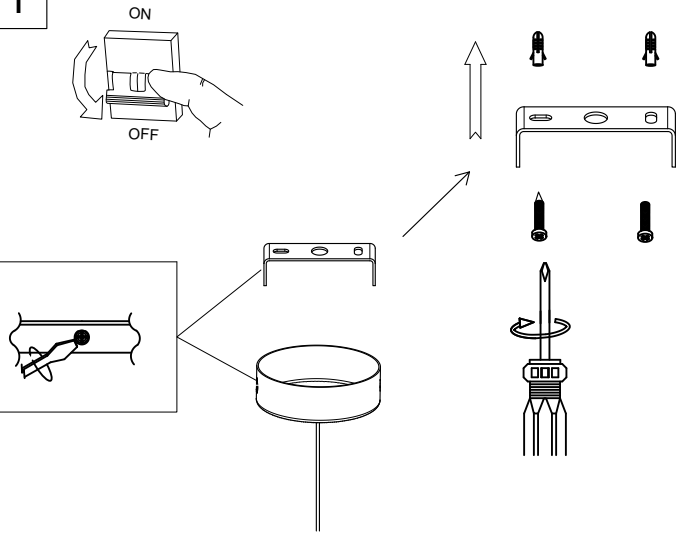

LEDS C4⁺

ATTIC/00-7388/7389

1

2

code: 71-7388

code: 71-7389