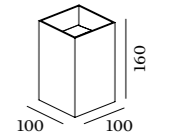

3.0 LED

2xLED 3W | 220-240VAC | 50-60Hz
PCB 3-step | incl. PS | phase-cut dim
aluminium powder coated brushed
incl. flaps for adjustable beam angle

0.86kg IP20

wood

CODE
331248WN

aluminium

CODE
331248W
331248L
331248G
331248Q
331248P
331248B

Light Colour Selection

	LUMEN	CRI	CODE
2700K	2x200	>80	2
3000K	2x220	>80	4
1800-2850K	2x200	>80	9