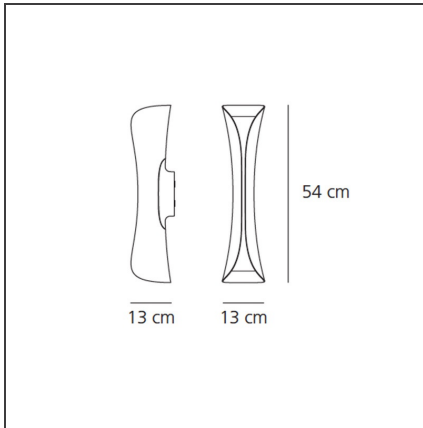

Cadmo Wall LED White

IP20 Dimmerable:

DESIGN BY

Karim Rashid

DESCRIPTION

Wall lamp, extending the range of Cadmo series.

TECHNICAL DRAWINGS

FEATURES

Article Code:	1373020A	Material:	ABS
Colour:	White	Series:	Design
Installation:	Wall	Area contract:	Hospitality, Residential
Environment:	Indoor	Emission:	Indirect And Diffused

DIMENSIONS

Length:	cm 13	Impact Resistance:	N/D
Width:	cm 13	Glow Wire Test:	650
Height:	cm 54		

INCLUDED SOURCES

Category:	LED	Color temperature (K):	3000K
Number:	2		
Watt:	10W		
Delivered lumens output (lm):	460lm		
Type:	0		
Class:	A		

LUMINAIRE

Watt:	14.26W	Delivered lumens output (lm):	902lm
Voltage:	220V-240V	CCT:	0K
		Efficiency:	95%
		Efficacy:	63.26lm/W
		CRI:	0