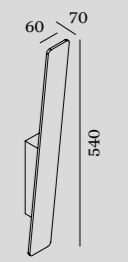

INCH  
WALL SURFACE

**1.5**

LED 8W | 220-240VAC | 50-60Hz  
COB 3-step | incl. PS | phase-cut dim  
aluminium powder coated  
brushed

0.49kg IP20  $\pm 0.3^\circ$

3000K | >80 CRI | 480lm

	CODE
	312164W4
	312164B4

**2.6**

LED 8W | 220-240VAC | 50-60Hz  
COB 3-step | incl. PS | phase-cut dim  
aluminium powder coated  
brushed

0.40kg IP20  $\pm 0.3^\circ$

3000K | >80 CRI | 480lm

	CODE
	312264W4
	312264B4

**5.4**

LED 8W | 220-240VAC | 50-60Hz  
COB 3-step | incl. PS | phase-cut dim  
aluminium powder coated  
brushed

0.65kg IP20  $\pm 0.3^\circ$

3000K | >80 CRI | 480lm

	CODE
	312364W4
	312364B4