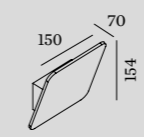

INCH  
WALL SURFACE

**1.5**

LED 8W | 220-240VAC | 50-60Hz  
COB 3-step | incl. PS | phase-cut dim  
aluminium powder coated  
brushed

0.49kg IP20  $\pm 0.3^\circ$

3000K | >80 CRI | 480lm

	CODE
	312164W4
	312164B4

**2.6**

LED 8W | 220-240VAC | 50-60Hz  
COB 3-step | incl. PS | phase-cut dim  
aluminium powder coated  
brushed

0.40kg IP20  $\pm 0.3^\circ$

3000K | >80 CRI | 480lm

	CODE
	312264W4
	312264B4

**5.4**

LED 8W | 220-240VAC | 50-60Hz  
COB 3-step | incl. PS | phase-cut dim  
aluminium powder coated  
brushed

0.65kg IP20  $\pm 0.3^\circ$

3000K | >80 CRI | 480lm

	CODE
	312364W4
	312364B4