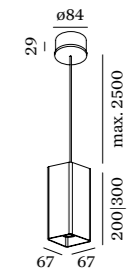

DOCUS

CEILING SUSPENDED

2.0 | 3.0 PAR16

PAR16 max.35W | GU10
100-240VAC | 50-60Hz
aluminium powder coated
brushed

0.62 | 0.75kg IP20 36°

2.0

200mm

CODE

White	207520W0
Grey	207520L0
Gold	207520G0
Copper	207520P0
Black	207520B0

3.0

300mm

CODE

White	207620W0
Grey	207620L0
Gold	207620G0
Copper	207620P0
Black	207620B0

OPTIONAL

PAR16 LED GU10 7W
phase-cut dim

CODE

2700K	901228W2
3000K	901228W4
1800-2850K	901229S9

more lamps and specs on page 593