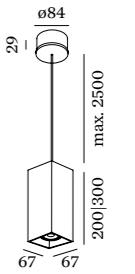

BOX

CEILING SUSPENDED

2.0 | 3.0 PAR16

PAR16 max.35W | GU10
100-240VAC | 50-60Hz
aluminium powder coated
brushed

0.62 | 0.79kg IP20 0.9-1°

2.0

200mm	CODE
	207120W0
	207120L0
	207120P0
	207120B0

3.0

300mm	CODE
	207220W0
	207220L0
	207220P0
	207220B0

OPTIONAL

PAR16 LED GU10 7W
phase-cut dim

	CODE
2700K	901228W2
3000K	901228W4
1800-2850K	901229S9

more lamps and specs on page 593