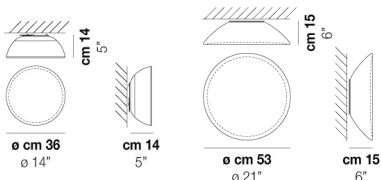

Mc 0,47

Kg 23

Kg 18

download resources

BC/ST

BC

OTHER AVAILABLE VERSIONS

INFIN PP 36