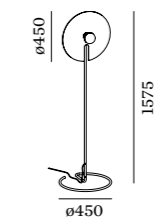

ME

MIRRO
FLOOR SURFACE

2.0

LED G95 max. 15W | E27
aluminium | steel powder coated
aluminium composite panel
incl. cable plug with floor switch

3.30kg IP20

	CODE
	6311E8GB0
	6311E8NB0

cable plug with floor switch

OPTIONAL

G95 LED E27 6W 500lm 2700K

	CODE
gold mirror	9003E142
silver mirror	9003E149

3.0

LED G95 max. 15W | E27
aluminium | steel powder coated
aluminium composite panel
incl. cable plug with floor switch

3.70kg IP20

	CODE
	6312E8GB0
	6312E8NB0

cable plug with floor switch

OPTIONAL

G95 LED E27 6W 500lm 2700K

	CODE
gold mirror	9003E142
silver mirror	9003E149