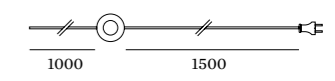

OPTIONAL

G95 LED E27 6W 500lm 2700K

	CODE
gold mirror	9003E142
silver mirror	9003E149