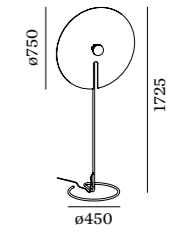

ME

MIRRO
FLOOR SURFACE

2.0

LED G95 max. 15W | E27
aluminium | steel powder coated
aluminium composite panel
incl. cable plug with floor switch

3.30kg IP20

	CODE
	6311E8GB0
	6311E8NB0

cable plug with floor switch

OPTIONAL

G95 LED E27 6W 500lm 2700K

	CODE
gold mirror	9003E142
silver mirror	9003E149

3.0

LED G95 max. 15W | E27
aluminium | steel powder coated
aluminium composite panel
incl. cable plug with floor switch

3.70kg IP20

	CODE
	6312E8GB0
	6312E8NB0

cable plug with floor switch

OPTIONAL

G95 LED E27 6W 500lm 2700K

	CODE
gold mirror	9003E142
silver mirror	9003E149