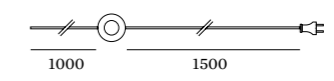

ME

MIRRO
FLOOR SURFACE

2.0

LED G95 max. 15W | E27
aluminium | steel powder coated
aluminium composite panel
incl. cable plug with floor switch

3.30kg IP20

	CODE
	6311E8GB0
	6311E8NB0

cable plug with floor switch