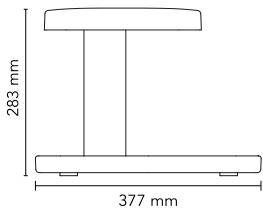

Piani Big

by Ronan & Erwan Bouroullec , 2013

Table lamp with direct light. The shelf, stem and head are in American Oak or in basaltina stone. The diffuser is in double satinized methacrylate with silk-screen printing on the inside. The power cable is 2.5 metres long. The power supply is on a plug with interchangeable sockets.

Mounting	Table
Environment	Indoor
Finish	Stone, Wood
Weight	3,4 (wood) 9,4 (stone) Kg
Light sources available	28 x LED 6W 2700K CRI90 [i]
Emergency	Without
Voltage	100-240/24V
Power	6W
Battery	No
Supply included	Yes
Cord Length	2500 mm
Materials	American Oak, Basaltina stone, Methacrylate
Colors	<ul style="list-style-type: none"> ● F5835068 - Wood ● F5835087 - Stone
Certificate	