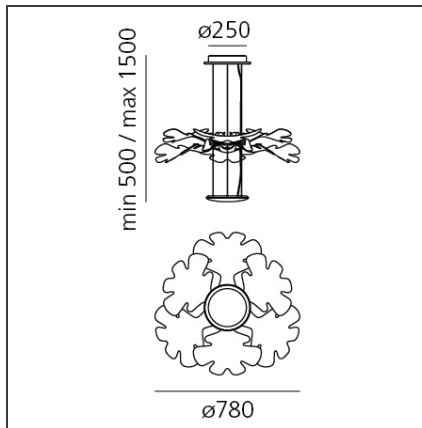

Chlorophilia

IP20   Dimmerable: 

DESIGN BY

Ross Lovegrove

DESCRIPTION

Chlorophilia is a new project by Ross Lovegrove, who highlights once again the skill of Artemide in the light engine of the lighting body through his signature approach to organic and fluid forms. It is a highly scenic, yet light suspension appliance that, when switched on, unveils a contrast of delicate shades interacting with space and completing it. Its body contains a LED COB that works as a heatsink, as well as light phytomorphic elements made of moulded pmma, which combine the gently wavy texture with an uneven stepped section that works as an optical lens. The suspended central body emits indirect light, which is filtered and refracted by three clear surfaces, whose natural shape recalls natural elements, leaves. These three elements are arranged in a sunburst display and partly overlapped to multiply the shadow contrast, thus generating a scenic effect on the ceiling, however combined with appropriate ambient lighting. Chlorophilia defines an optical and building principle, which can be reproduced by multiplying its elements to create compositions that develop on multiple levels in space or whose width is expanded.

TECHNICAL DRAWINGS

FEATURES

| | | | |
|----------------------|------------|------------------|---------------------------------------|
| Article Code: | 1628010A | Material: | Methacrylate, technopolymer, aluminum |
| Colour: | Chrome | Series: | Design |
| Installation: | Suspension | | |

DIMENSIONS

| | | | |
|---------------------------------|--------|------------------------|-----|
| Base Diameter: | cm 25 | Glow Wire Test: | 750 |
| Max Height from ceiling: | cm 150 | | |

INCLUDED SOURCES