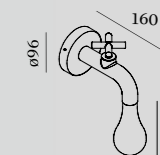

LIGHTDROP IP44

WALL SURFACE

1.2

QT14 max.40W | G9
220-240VAC | 50-60Hz
powder coated | chrome plated

0.41kg IP44 0,9-1

	CODE
	3071V0W0
	3071V0C0
	3071V0B0

OPTIONAL

	CODE
QT14 LED 3W	
2700K 200lm	9019G705