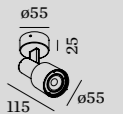

SARA on base

CEILING SURFACE

1.0 PAR16

PAR16 max.12W | GU10
100-240VAC
aluminium powder coated

0.23kg IP20 $\pm 0.9^\circ$

90°

CODE	
	157220W0
	157220G0
	157220B0

OPTIONAL