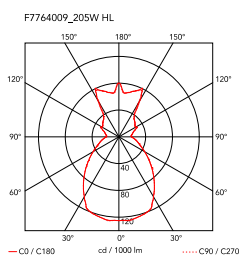

Tatou Floor

by Patricia Urquiola , 2012

Diffused light floor lamp. External diffuser in Polycarbonate. Internal diffuser in injection-printed opal Polycarbonate. Support and base in painted steel.

Mounting	Floor
Environment	Indoor
Finish	White, Black, Ochre-grey
Weight	16.40 Kg
Light sources available	1 x LED 21W E27 2452lm 3000K [e] cod. RF26998 DIMMER
Emergency	Without
Voltage	220-240V
Power	MAX 205W
Battery	No
Supply included	Yes

Cord Length	1700 mm
Materials	Polycarbonate, Steel

Colors	<ul style="list-style-type: none"> ● F7764009 - White ● F7764030 - Black ● F7764048 - Ochre-grey
--------	---

Certificate	
-------------	--