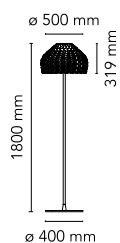

Tatou Floor

by Patricia Urquiola , 2012

Diffused light floor lamp. External diffuser in Polycarbonate. Internal diffuser in injection-printed opal Polycarbonate. Support and base in painted steel.

Mounting	Floor
Environment	Indoor
Finish	White, Black, Ochre-grey
Weight	16.40 Kg
Light sources available	1 x LED 21W E27 2452lm 3000K [e] cod. RF26998 DIMMER
Emergency	Without
Voltage	220-240V
Power	MAX 205W
Battery	No
Supply included	Yes

Cord Length	1700 mm
Materials	Polycarbonate, Steel

Colors	<ul style="list-style-type: none"> ● F7764009 - White ● F7764030 - Black ● F7764048 - Ochre-grey
--------	---

Certificate	
-------------	--