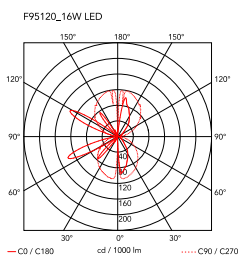

## Wirering White

by Formafantasma , 2018

Indirect light wall lighting device with body in calendered, extruded aluminium with galvanised or varnished finish. The special tangent cable, in coloured rubber, provides the power. The cable is fixed to the wall with ABS joints in the same finish as the ring. Dimming via switch pedal on the cable. Power supply on adapter with interchangeable plugs. Useful cable length is 2.5 metres.

Mounting	Wall
Environment	Indoor
Weight	(ring 0,235kg + cable 0,710kg) = 0,945 Kg
Light sources available	180 x LED 16W 2700K 712lm CRI90 [i] Dimmable
Emergency	Without
Switching	no
Dimmer	Included
Power	16W
Battery	No
Supply included	Yes

Cord Length	2,5m mm
Materials	Aluminum

Colors	<input type="radio"/> F9512009 - White Cable/White Ring <input type="radio"/> F9512044 - White Cable/Gold Ring <input type="radio"/> F9512020 - White Cable/Grey Ring <input type="radio"/> F9512034 - White Cable/Pink Ring <input type="radio"/> F9512030 - White Cable/Black Ring
--------	--