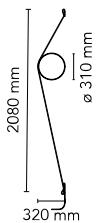

## Wirering White

by Formafantasma , 2018

Indirect light wall lighting device with body in calendered, extruded aluminium with galvanised or varnished finish. The special tangent cable, in coloured rubber, provides the power. The cable is fixed to the wall with ABS joints in the same finish as the ring. Dimming via switch pedal on the cable. Power supply on adapter with interchangeable plugs. Useful cable length is 2.5 metres.

Mounting	Wall
Environment	Indoor
Weight	(ring 0,235kg + cable 0,710kg) = 0,945 Kg
Light sources available	180 x LED 16W 2700K 712lm CRI90 [i] Dimmable
Emergency	Without
Switching	no
Dimmer	Included
Power	16W
Battery	No
Supply included	Yes

Cord Length	2,5m mm
Materials	Aluminum

Colors	<input type="radio"/> F9512009 - White Cable/White Ring <input type="radio"/> F9512044 - White Cable/Gold Ring <input type="radio"/> F9512020 - White Cable/Grey Ring <input type="radio"/> F9512034 - White Cable/Pink Ring <input type="radio"/> F9512030 - White Cable/Black Ring
--------	--