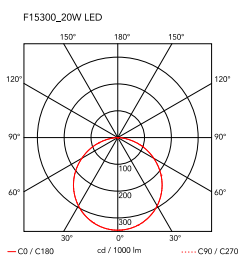

## Captain Flint

by Michael Anastassiades , 2015

Floor lamp providing adjustable direct light. Painted steel or brushed brass, stem and metal spinning cone. Opal photoengraved PC diffuser by injection molding. White Carrara or Black Marquina marble base. Power cord length 260 cm, with foot dimmer switch that provide ON-OFF functions and 10-100% light adjustment. Plug-in power supply with interchangeable plugs

Mounting	Floor
Environment	Indoor
Finish	Brushed brass/white marble, Anthracite/black marble
Weight	9 Kg
Light sources available	1 x COB LED 20W 557lm 2700K CRI93 [i] DIMMER
Emergency	Without
Voltage	100-240/48V
Power	20W
Battery	No
Supply included	No
Cord Length	2600 mm
Materials	Aluminum, Brass, Marble, Polycarbonate, Steel
Colors	<ul style="list-style-type: none"> <li><span style="display: inline-block; width: 10px; height: 10px; background-color: #c0c0c0; border-radius: 50%; margin-right: 5px;"></span> F1530059 - Brushed brass/white marble</li> <li><span style="display: inline-block; width: 10px; height: 10px; background-color: #333; border-radius: 50%; margin-right: 5px;"></span> F1530030 - Anthracite/black marble</li> </ul>
Certificate	