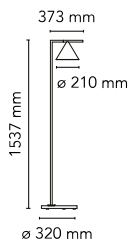

## Captain Flint

by Michael Anastassiades , 2015

Floor lamp providing adjustable direct light. Painted steel or brushed brass, stem and metal spinning cone. Opal photoengraved PC diffuser by injection molding. White Carrara or Black Marquina marble base. Power cord length 260 cm, with foot dimmer switch that provide ON-OFF functions and 10-100% light adjustment. Plug-in power supply with interchangeable plugs

Mounting	Floor
Environment	Indoor
Finish	Brushed brass/white marble, Anthracite/black marble
Weight	9 Kg
Light sources available	1 x COB LED 20W 557lm 2700K CRI93 [i] DIMMER
Emergency	Without
Voltage	100-240/48V
Power	20W
Battery	No
Supply included	No
Cord Length	2600 mm
Materials	Aluminum, Brass, Marble, Polycarbonate, Steel
Colors	<ul style="list-style-type: none"> <li><span style="display: inline-block; width: 10px; height: 10px; background-color: #c0c0c0; border-radius: 50%; margin-right: 5px;"></span> F1530059 - Brushed brass/white marble</li> <li><span style="display: inline-block; width: 10px; height: 10px; background-color: #333; border-radius: 50%; margin-right: 5px;"></span> F1530030 - Anthracite/black marble</li> </ul>
Certificate	