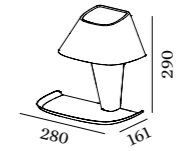

### 1.0

LED C35 or P25 max. 6W | E14  
plated or powder coated steel  
polycarbonate

IP20 1kg

lamp body

	CODE
	6511CTG_
	6511CSG_
	6511CCW_
	6511CAY_
	6511CHR_

tray colours

	CODE
	C_
	N_
	G_
	P_
	W_
	B_