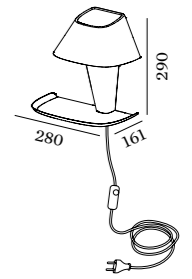

1.1

LED C35 or P25 max. 6W | E14
plated or powder coated steel
polycarbonate | incl. cable plug
and dimmer

IP20 1.1kg

lamp body

	CODE
	6511CTG_
	6511CSG_
	6511CCW_
	6511CAY_
	6511CHR_

tray colours

	CODE
	C_
	N_
	G_
	P_
	W_
	B_