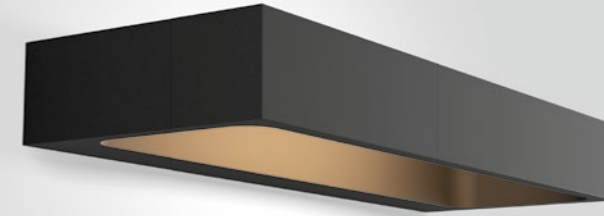

BENTO UPDATE  
WALL SURFACE

**1.3**

LED 8W | 220-240VAC | 50-60Hz  
COB 3-step | incl. PS | phase-cut dim  
aluminium powder coated

0.74kg IP20 0.3m

3000K | >90 CRI | 310lm

	CODE
	309274W5
	309274B5

**3.6**

LED 8W | 220-240VAC | 50-60Hz  
COB 3-step | incl. PS | phase-cut dim  
aluminium powder coated

1.48kg IP20 0.3m

3000K | >90 CRI | 310lm

	CODE
	309374W5
	309374B5