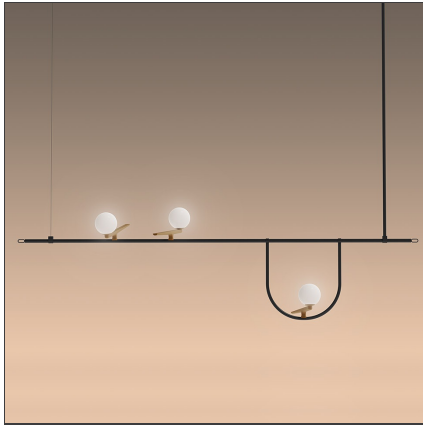

Yanzi Suspension 1

IP20 Dimmerable:

DESIGN BY

Neri&Hu

DESCRIPTION

The activity of Neri&Hu is founded on constant research and the desire to work on the dynamic interaction of experience, detail, material, shape, and light, rather than adapt to stereotyped formulas. In a blend of tradition and innovation, Yanzi is a lightweight composition of graphic signs. Balanced structures, such as branches or perches, support multiple stylized figures to provide a variety of versions and qualities of light. They are iconic swallows with a brushed brass body, with their head like a white glass sphere enclosing light, either flying free or contained in glass cages. There is unique sensibility in matching warm and cold, essential yet refined materials. Yanzi is an open system, ideal for creating lightweight compositions and light landscapes that animate any space with an elegant poetic attitude.

TECHNICAL DRAWINGS

FEATURES

Article Code:	1104010A	Material:	Brushed brass, blown glass, steel
Colour:	Brushed brass, white, black	Series:	Design
Installation:	Table, Floor, Suspension	Emission:	Diffused
Environment:	Indoor		

DIMENSIONS

Length:	cm 156	Glow Wire Test:	850
Width:	cm 31		
Base Diameter:	cm 15.2		
Max Height from ceiling:	cm 104		

INCLUDED SOURCES

Category:	LED	Color temperature (K):	3000K
Number:	3	Color Tolerance:	MacAdam 2SDCM
Watt:	7.8W	CRI:	90
Delivered lumens output (lm):	841lm	Efficacy:	107lm/W
Type:	0	Service Life:	50000-L70
Class:	A		

LUMINAIRE

Watt:	26W	Delivered lumens output (lm):	2122lm
Voltage:	220-240V	CCT:	3000K
		Efficiency:	84%
		Efficacy:	81.6lm/W
		CRI:	90
		Dimmable Typology:	Push