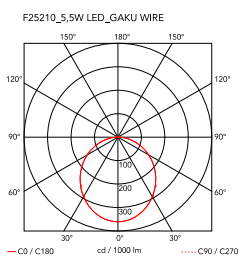

Mounting	Table
Environment	Indoor
Weight	2,4 Kg
Light sources available	LED ARRAY 5,5W 2700K 100lm CRI90 Dimmable
Emergency	Without
Dimmer	Included
Power	5,5W
Battery	Yes
Supply included	Yes

Cord Length	140 cm mm
Materials	Wood, Polycarbonate

Colors	● F2521030 - Black ● F2521009 - White

Certificate