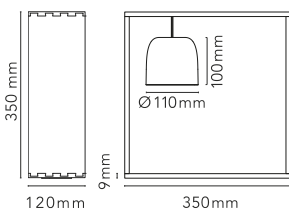

Mounting	Table
Environment	Indoor
Weight	2,4 Kg
Light sources available	LED ARRAY 5,5W 2700K 100lm CRI90 Dimmable
Emergency	Without
Dimmer	Included
Power	5,5W
Battery	Yes
Supply included	Yes

Cord Length	140 cm mm
Materials	Wood, Polycarbonate

Colors	● F2521030 - Black ● F2521009 - White

Certificate