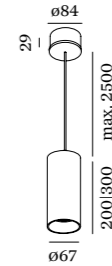

RAY

CEILING SUSPENDED

2.0 | 3.0 LED

LED 6W | 220-240VAC | 50-60Hz
COB 3-step | incl. PS | phase-cut dim
aluminium powder coated
brushed

0.62 | 0.76kg | IP20 | 36°

2.0

200mm

CODE

White	207764W
Grey	207764L
Gold	207764G
Brown	207764P
Black	207764B

3.0

300mm

CODE

White	207864W
Grey	207864L
Gold	207864G
Brown	207864P
Black	207864B

Light Colour Selection

	LUMEN	CRI	CODE
2700K	420	>90	3
3000K	440	>90	5
1800-2850K	360	>95	9

p. 265 p. 439 p. 469 p. 521

2.0 | 3.0 PAR16

PAR16 max.35W | GU10
100-240VAC | 50-60Hz
aluminium powder coated
brushed

0.54 | 0.68kg | IP20 | 0.9°

2.0

200mm

CODE

White	207720W0
Grey	207720L0
Gold	207720G0
Brown	207720P0
Black	207720B0

3.0

300mm

CODE

White	207820W0
Grey	207820L0
Gold	207820G0
Brown	207820P0
Black	207820B0

OPTIONAL

PAR16 LED GU10 7W
phase-cut dim

CODE

2700K	901228W2
3000K	901228W4
1800-2850K	901229S9