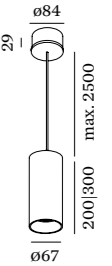

RAY

CEILING SUSPENDED

2.0 | 3.0 LED

LED 6W | 220-240VAC | 50-60Hz
COB 3-step | incl. PS | phase-cut dim
aluminium powder coated
brushed

0.62 | 0.76kg | IP20 | 36°

2.0

200mm

CODE

White	207764W
Grey	207764L
Gold	207764G
Brown	207764P
Black	207764B

3.0

300mm

CODE

White	207864W
Grey	207864L
Gold	207864G
Brown	207864P
Black	207864B

Light Colour Selection

	LUMEN	CRI	CODE
2700K	420	>90	3
3000K	440	>90	5
1800-2850K	360	>95	9

p. 265 p. 439 p. 469 p. 521

2.0 | 3.0 PAR16

PAR16 max.35W | GU10
100-240VAC | 50-60Hz
aluminium powder coated
brushed

0.54 | 0.68kg | IP20 | 0.9°

2.0

200mm

CODE

White	207720W0
Grey	207720L0
Gold	207720G0
Brown	207720P0
Black	207720B0

3.0

300mm

CODE

White	207820W0
Grey	207820L0
Gold	207820G0
Brown	207820P0
Black	207820B0

OPTIONAL

PAR16 LED GU10 7W
phase-cut dim

CODE

2700K	901228W2
3000K	901228W4
1800-2850K	901229S9