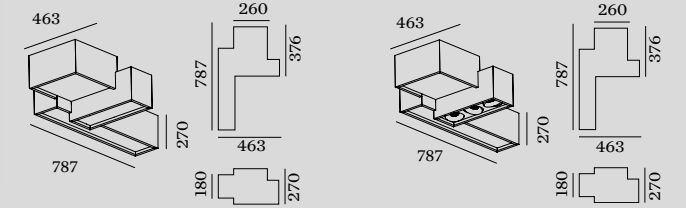

SHOWROOM | GRANDO KEUKENS SINT-MARTENS-LATEM | BELGIUM

1.0

LED 35W | 220-240VAC | 50-60Hz
PCB 3-step | incl. PS | phase-cut dim
opal cover | two circuits
aluminium powder coated
opal PMMA cover

6.30kg IP20

3000K | >90 CRI | 1820lm

CODE
132184W5
132184B5

2.0

LED 55W | 220-240VAC | 50-60Hz
PCB 3-step | incl. PS | phase-cut dim
opal cover + 3x spot | two circuits
aluminium powder coated
opal PMMA cover

6.70kg IP20