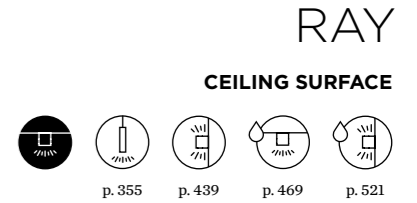

1.0 LED

LED 8W | 220-240VAC | 50-60Hz
COB 3-step | incl. PS | phase-cut dim
aluminium powder coated
brushed

0.70kg IP20 3-0,3-D P 32°

CODE
146764W
146764L
146764G
146764Q
146764P
146764B

Light Colour Selection

	LUMEN	CRI	CODE
2700K	580	>80	2
3000K	610	>80	4
1800-2850K	390	>95	9

1.0 PAR16

PAR16 max.35W | GU10
100-240VAC | 50-60Hz
aluminium powder coated
brushed

0.61kg IP20 3-0,9-D

CODE
146720W0
146720L0
146720G0
146720Q0
146720P0
146720B0

OPTIONAL

PAR16 LED GU10 7W
phase-cut dim

	CODE
2700K	901228W2
3000K	901228W4
1800-2850K	901229S9

more lamps and specs on page 593

OPTIONAL

single inner cover max. 10W

	CODE
	911041W1
	911041G1
	911041B1